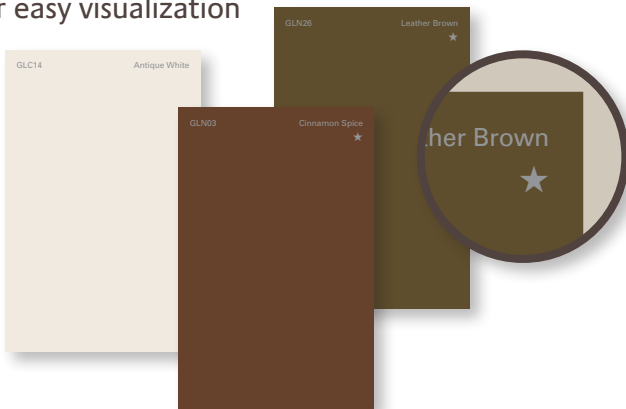

Once you have selected a scheme that you like, the colors can be used in a variety of combinations. Shown here, you can see the same scheme applied to the same house in different ways to produce very different visual effects.

Using light colors on a structure portrays a soft and airy charm; dark colors add drama and visual impact to an exterior.

Establish a unified appearance by painting the body and trim with one color. The result will create an elegant expression.

- Coordinate the colors of existing elements of your exterior.
- Roofing, brick and stone will provide cues to creating a perfect scheme.
- To add character and interest to your home, consider using a color scheme which will enhance architectural features.
- Extend the color scheme of your home to landscaping. Garden elements, foliage and flowers add texture and color to the complete visual impact of your home.
- Consider the style and color of homes in your neighborhood. Strive to create harmony. Use warm colors next to cool; light or medium tones next to dark.

## GLIDDEN™ PAINTS MAKE COLOR SELECTION EASY

Oversize Chips for easy visualization

In addition to the 15 color schemes inside this brochure, you can coordinate more colors by matching the symbols on the corner of the color chips.